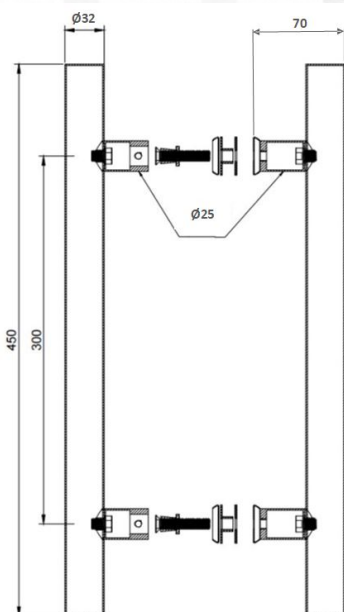

## Description:

Sauna Door Handle "Drava" SS304 Brushed,  $\varnothing 32 \times 450 \text{mm}$ , cc 300mm 8-12mm Glass Thickness, Bore:  $\varnothing 12 \text{mm}$ ; Beech Wood - lacquered

## Item number:

17.87.052-0

Units	Box	Carton	HS Code	Barcode
Set	1	20	8302415000	 5704866506472